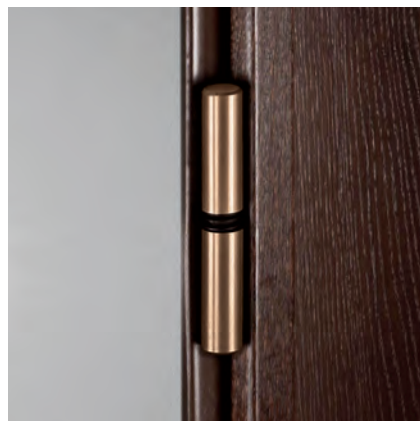

Bronzo
Bronze