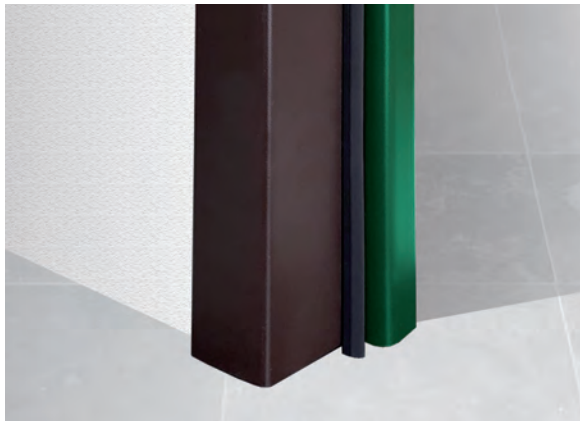

Telai

Frames