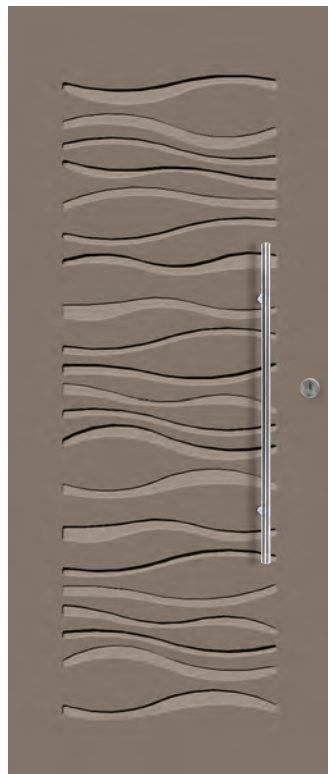

Maniglione Flexo

Flexo fixed handle

Ottone lucido
Polished brass

Cromo lucido
Polished chrome

Cromo satinato
Satine chrome

Maniglione Deytona

Deytona fixed handle

Ottone lucido
Polished brass

Cromo satinato
Satine chrome

Maniglione tondo

Fixed handle

Modello Light
Acciaio inox
Stainless steel

H = 1000 mm / 1200 mm / 1400 mm /
1600 mm / 1800 mm

Modello Scan
Acciaio inox
Stainless steel

H = 1000 mm / 1200 mm

Acciaio inox
Stainless steel

H = 1200 mm / 1400 mm / 1600 mm /
1800 mm

Maniglione Tander

Tander fixed handle

Ottone lucido
Polished brass

Cromo lucido
Polished chrome

Cromo satinato
Satine chrome

H = 280 mm