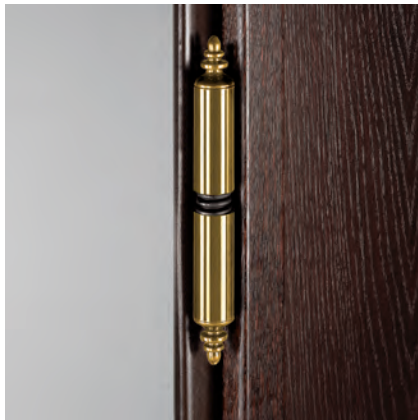

Nero
Black

Copricerniere Classic

Classic H inge covers

Bianco
White

Argento
Silver

Cromo lucido
Polished chrome

Ottone
Brass

Bronzo
Bronze