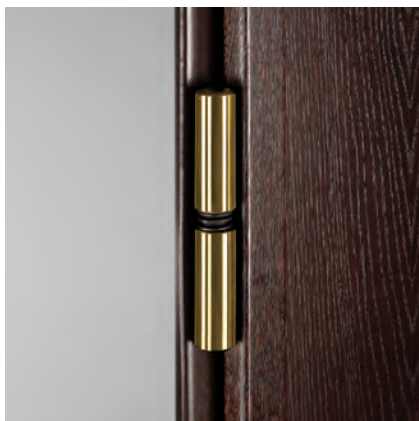

Ottone
Brass